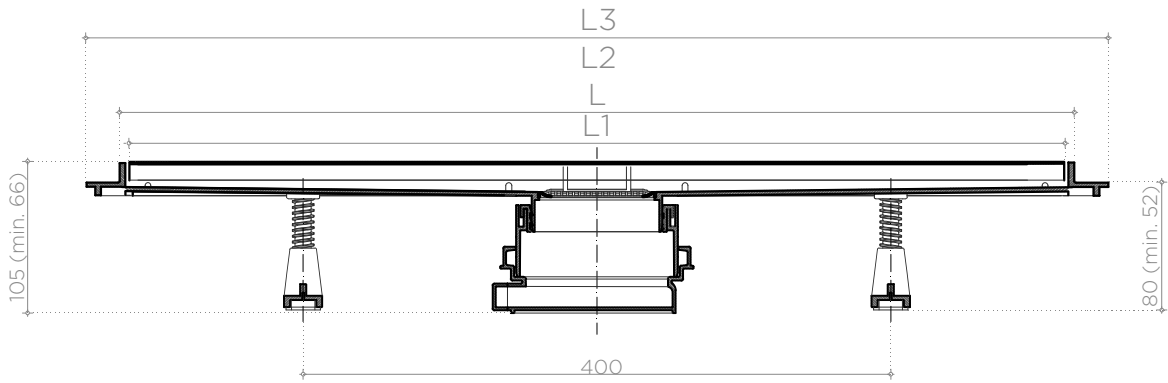

PRIMO LINE

PRIMO LINE

Peštan PRIMO LINE drain made of polypropylene with ABS grid holder, with no side inlets and one horizontal DN 50mm outlet, minimum installation height of 52mm and flow rate of 48 l/min. Base of the drain without socket with water sealing height of 25mm, with height adjustable reducer for linear drain, feet for height and inclination adjustment and with hair stopper. Stainless steel grid class K3 with the possibility of installing ceramic tiles, marble or glass in it.

IMPORTANT TECHNICAL INFORMATION	
Minimum installation height	52mm
Lengths (sizes represent length of grid)	300mm, 450mm, 550mm, 650mm, 750mm, 850mm
Width holder of grid/grid	120mm/55mm
Flow rate (by EN 1253)	48 l/min
Outlet	Ø 50mm
Water seal height	25mm
Maximum ceramic thickness between holder of grid and grid (numbers describe constructional height, without glue for ceramics)	12mm/14mm
Grid load class (by EN 1253)	K3 - withstands 300 kg pressure
Grid material	Stainless steel AISI 304 (optional AISI 316)
Body material	ABS (holder of grid)/PP (reducer, base)

MAIN ADVANTAGES:

- Low installation height - 52mm
- High flow rate - 48 l/min
- Modular and Flexible - 2 in 1 system
- Easy installation & maintenance
- 360° rotatable self-cleaning S base

NOTE: Drains in length of 300, 450, 550 and 650 come in package with two sets of legs for adjusting of height. Drains in length 750 and 850 come in package with four sets of legs for adjusting of height.

L mm	300	450	550	650	750	850
L1 mm	298	438	538	638	738	838
L2 mm	320	470	570	670	770	870
L3 mm	346	496	596	696	796	896

Code	Name	Weight	Box dimensions
13701000	PRIMO "LINE 300"	1,377 kg	680mm x 170mm x 130mm
13701001	PRIMO "LINE 450"	1,575 kg	680mm x 170mm x 130mm
13701002	PRIMO "LINE 550"	1,725 kg	680mm x 170mm x 130mm
13701003	PRIMO "LINE 650"	1,997 kg	960mm x 170mm x 130mm
13701004	PRIMO "LINE 750"	2,237 kg	960mm x 170mm x 130mm
13701005	PRIMO "LINE 850"	2,369 kg	960mm x 170mm x 130mm