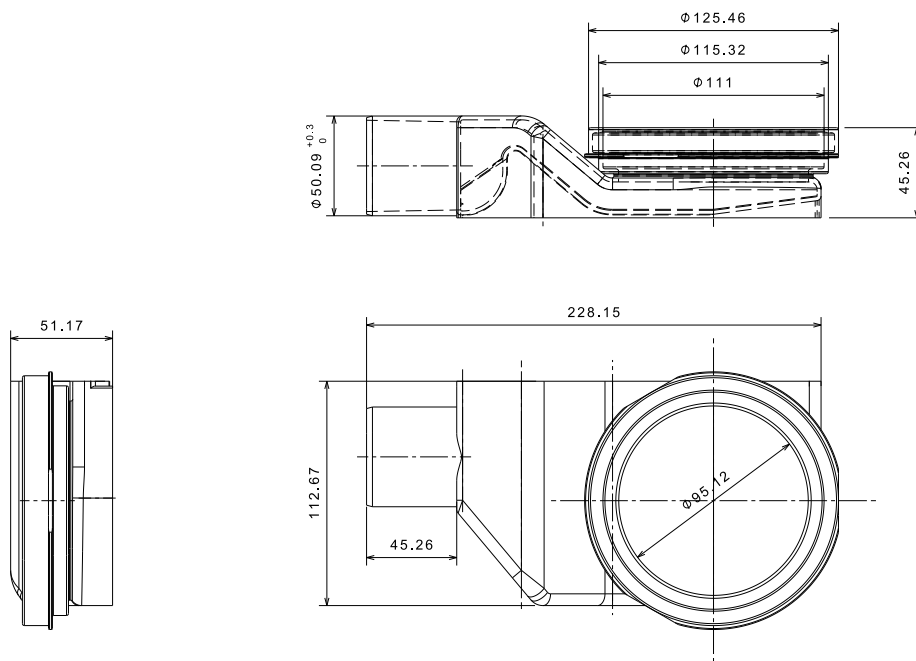

PRIMO LINE

PRIMO LINE

Peštan PRIMO LINE drain made of polypropylene with ABS grid holder, with no side inlets and one horizontal DN 50mm outlet, minimum installation height of 52mm and flow rate of 48 l/min. Base of the drain without socket with water sealing height of 25mm, with height adjustable reducer for linear drain, feet for height and inclination adjustment and with hair stopper. Stainless steel grid class K3 with the possibility of installing ceramic tiles, marble or glass in it.

IMPORTANT TECHNICAL INFORMATION	
Minimum installation height	52mm
Lengths (sizes represent length of grid)	300mm, 450mm, 550mm, 650mm, 750mm, 850mm
Width holder of grid/grid	120mm/55mm
Flow rate (by EN 1253)	48 l/min
Outlet	Ø 50mm
Water seal height	25mm
Maximum ceramic thickness between holder of grid and grid (numbers describe constructional height, without glue for ceramics)	12mm/14mm
Grid load class (by EN 1253)	K3 - withstands 300 kg pressure
Grid material	Stainless steel AISI 304 (optional AISI 316)
Body material	ABS (holder of grid)/PP (reducer, base)

MAIN ADVANTAGES:

- Low installation height - 52mm
- High flow rate - 48 l/min
- Modular and Flexible - 2 in 1 system
- Easy installation & maintenance
- 360° rotatable self-cleaning S base

NOTE: Drains in length of 300, 450, 550 and 650 come in package with two sets of legs for adjusting of height. Drains in length 750 and 850 come in package with four sets of legs for adjusting of height.

L mm	300	450	550	650	750	850
L1 mm	298	438	538	638	738	838
L2 mm	320	470	570	670	770	870
L3 mm	346	496	596	696	796	896

Code	Name	Weight	Box dimensions
13701000	PRIMO "LINE 300"	1,377 kg	680mm x 170mm x 130mm
13701001	PRIMO "LINE 450"	1,575 kg	680mm x 170mm x 130mm
13701002	PRIMO "LINE 550"	1,725 kg	680mm x 170mm x 130mm
13701003	PRIMO "LINE 650"	1,997 kg	960mm x 170mm x 130mm
13701004	PRIMO "LINE 750"	2,237 kg	960mm x 170mm x 130mm
13701005	PRIMO "LINE 850"	2,369 kg	960mm x 170mm x 130mm