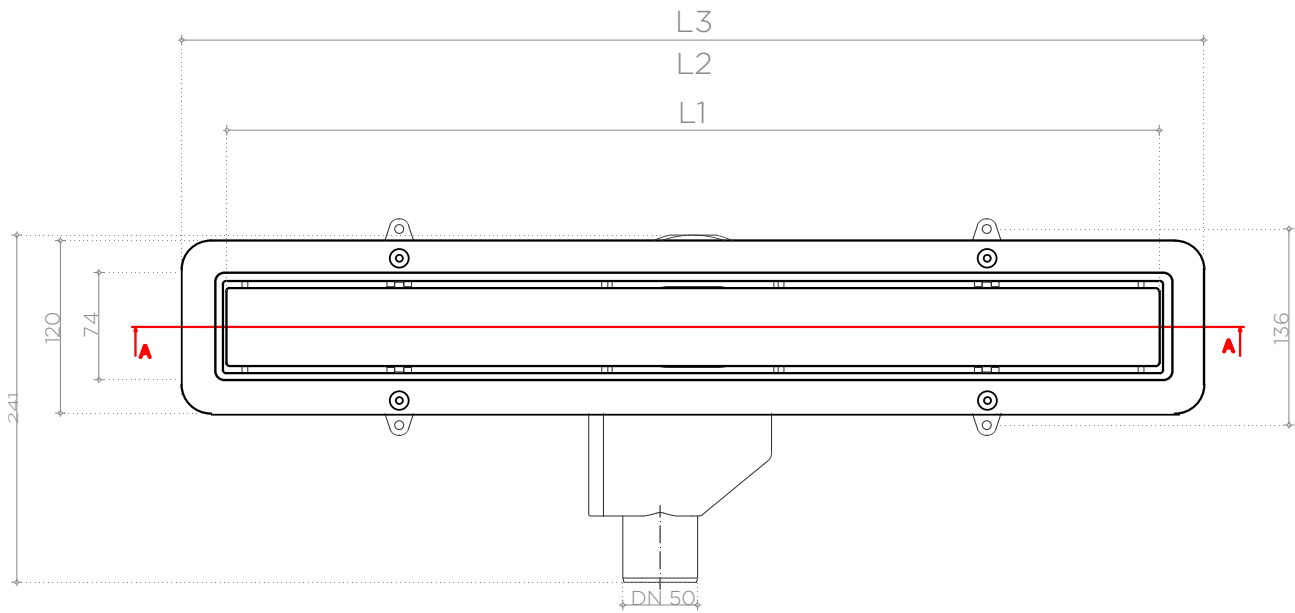

PRIMO LINE

PRIMO LINE

Peštan PRIMO LINE drain made of polypropylene with ABS grid holder, with no side inlets and one horizontal DN 50mm outlet, minimum installation height of 52mm and flow rate of 48 l/min. Base of the drain without socket with water sealing height of 25mm, with height adjustable reducer for linear drain, feet for height and inclination adjustment and with hair stopper. Stainless steel grid class K3 with the possibility of installing ceramic tiles, marble or glass in it.

IMPORTANT TECHNICAL INFORMATION	
Minimum installation height	52mm
Lengths (sizes represent length of grid)	300mm, 450mm, 550mm, 650mm, 750mm, 850mm
Width holder of grid/grid	120mm/55mm
Flow rate (by EN 1253)	48 l/min
Outlet	Ø 50mm
Water seal height	25mm
Maximum ceramic thickness between holder of grid and grid (numbers describe constructional height, without glue for ceramics)	12mm/14mm
Grid load class (by EN 1253)	K3 - withstands 300 kg pressure
Grid material	Stainless steel AISI 304 (optional AISI 316)
Body material	ABS (holder of grid)/PP (reducer, base)

MAIN ADVANTAGES:

- Low installation height - 52mm
- High flow rate - 48 l/min
- Modular and Flexible - 2 in 1 system
- Easy installation & maintenance
- 360° rotatable self-cleaning S base

NOTE: Drains in length of 300, 450, 550 and 650 come in package with two sets of legs for adjusting of height. Drains in length 750 and 850 come in package with four sets of legs for adjusting of height.

L mm	300	450	550	650	750	850
L1 mm	298	438	538	638	738	838
L2 mm	320	470	570	670	770	870
L3 mm	346	496	596	696	796	896

Code	Name	Weight	Box dimensions
13701000	PRIMO "LINE 300"	1,377 kg	680mm x 170mm x 130mm
13701001	PRIMO "LINE 450"	1,575 kg	680mm x 170mm x 130mm
13701002	PRIMO "LINE 550"	1,725 kg	680mm x 170mm x 130mm
13701003	PRIMO "LINE 650"	1,997 kg	960mm x 170mm x 130mm
13701004	PRIMO "LINE 750"	2,237 kg	960mm x 170mm x 130mm
13701005	PRIMO "LINE 850"	2,369 kg	960mm x 170mm x 130mm